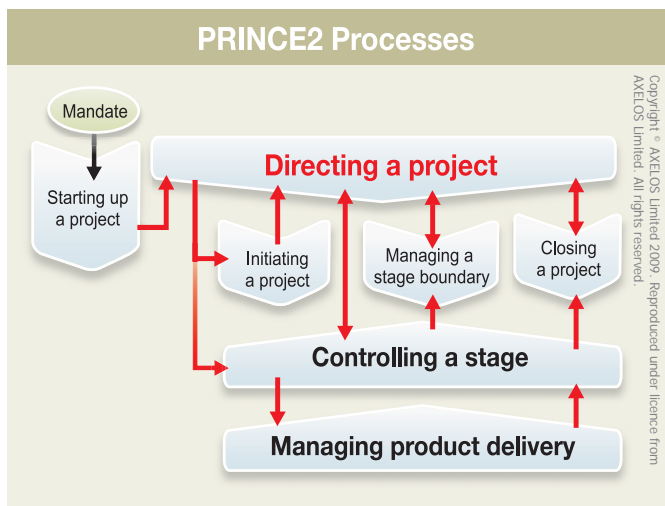

PRINCE2® Overview

Overview Course Information

PRINCE2 is a project management methodology that will benefit all types of projects and projects of different sizes. Designed to facilitate effective control of projects it consists of 3 core elements; PRINCE2 Principles, PRINCE2 Processes and PRINCE2 Themes.

The PRINCE2 Overview course is designed to provide project team members an understanding on how the PRINCE2 methodology operates. In this course participants will be introduced to the elements that make up PRINCE2 and be given the opportunity to practice key concepts and tools.

PRINCE2 Overview is delivered as an in-house training course and can be tailored and offered as either a half day or full day event.

At the end of the Overview course participants will be able to:

- Understand the value and terminology of PRINCE2
- Effectively contribute to a PRINCE2 managed project
- Understand the principles, processes and themes applied to a PRINCE2 project
- Understand the purpose of key PRINCE2 management products
- Utilise PRINCE2 tools to report progress and issues
- Use PRINCE2 tools to control the work of teams