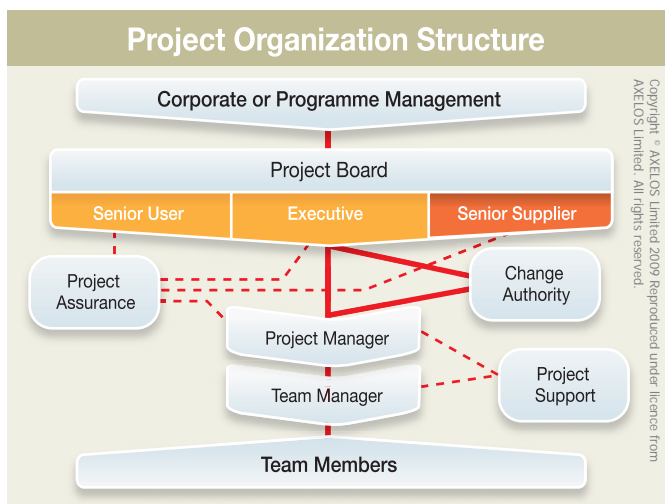

PRINCE2® Overview

Overview Course Information

PRINCE2 is a project management methodology that will benefit all types of projects and projects of different sizes. Designed to facilitate effective control of projects it consists of 3 core elements; PRINCE2 Principles, PRINCE2 Processes and PRINCE2 Themes.

The PRINCE2 Overview course is designed to provide project team members an understanding on how the PRINCE2 methodology operates. In this course participants will be introduced to the elements that make up PRINCE2 and be given the opportunity to practice key concepts and tools.

PRINCE2 Overview is delivered as an in-house training course and can be tailored and offered as either a half day or full day event.

At the end of the Overview course participants will be able to:

- Understand the value and terminology of PRINCE2
- Effectively contribute to a PRINCE2 managed project
- Understand the principles, processes and themes applied to a PRINCE2 project
- Understand the purpose of key PRINCE2 management products
- Utilise PRINCE2 tools to report progress and issues
- Use PRINCE2 tools to control the work of teams